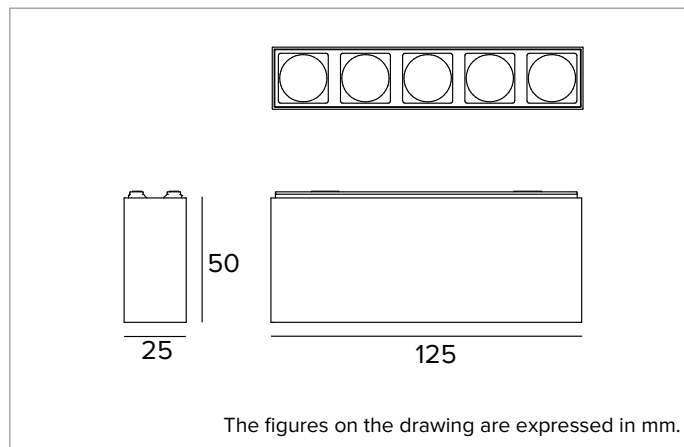

SOURCE

Hugh efficiency Ra90 LED Emitter.

Energy efficiency class: F

Nominal power: 7,3W

Nominal flux: 674lm

Colour rendering index: 90

Rf: 91.4

Rg: 103.9

CCT nominal: 3500K

SDCM: 2

Lifetime (L80/B10): >50000h tq +25°C

ILLUMINOTECHNICAL CHARACTERISTICS

The medium wide flood optical system has acrylic lenses and a black polycarbonate frame. The light is suitable for installation in work environments UGR<19 (EN12464-1).

Optic: LENS

Beam angles: MWFL

Optical efficiency: 72%

Fixture flux: 487lm

Luminous efficacy: 59lm/W

Photobiological safety: Compliant with RG1 low risk group

MECHANICAL CHARACTERISTICS

Black painted die-cast aluminium body. Multiple fixed light, 125x25mm.

Colour and finish: Deep black

Dimensions: 25x125mm

Weight: 0.13Kg

Version: 5X DIGITAL DIMMING

Degree of protection: IP20

ELECTRICAL CHARACTERISTICS

Fixture Power: 8W

Power supply: 48Vdc

Insulation Class: CLASS 3

Class F: YES

Ambient temperature: 0°C / +25°C

INSTALLATION

Extremely rapid, versatile and simple mechanical and electrical coupling system using magnets which support the fixture on the Power Track and feed power inside the fixture on all versions.

NOTES

Digital Dimming version. 110-277Vac version available on request.

WARRANTY

5 years.

Due to the technological evolution of the electronic components, the data provided may be updated, and as such, confirmation must be requested during the order process.

Luminous flux and power supply have +/-10% tolerances with respect to the indicated value. tq +25°C (CIE 121).

We reserve the right to make technical changes.

Targetti Sankey S.r.l.
Via Pratese, 164
50145 Firenze - Italy
Tel: +39 055 37911
targetti.com
targetti@targetti.com

CCIAA Firenze
Share Capital:
€ 500.000,00
VAT N. (IT):
01537660480
R.E.A.: FI-275656

TARGETTI